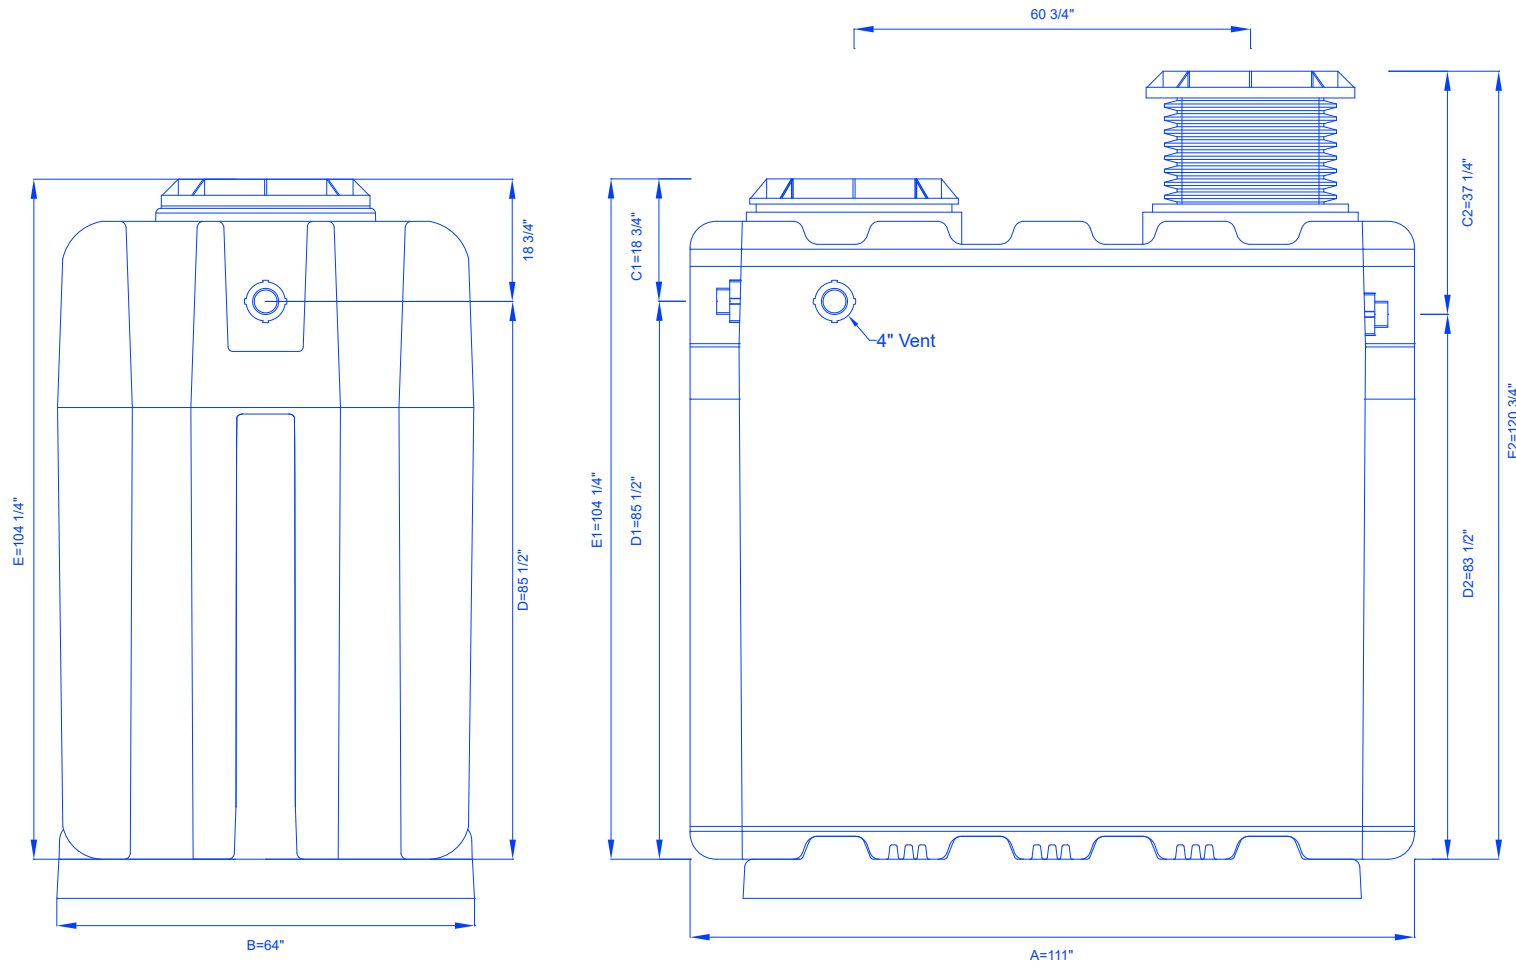

B

B

A

A

		
SUPER-2000-S		
FLOW RATE -	250GPM	GREASE CAP -
		SM-MI-G-PL-500
539gallon Liquid Hold Cap, Solid Interceptor		

4

3

2