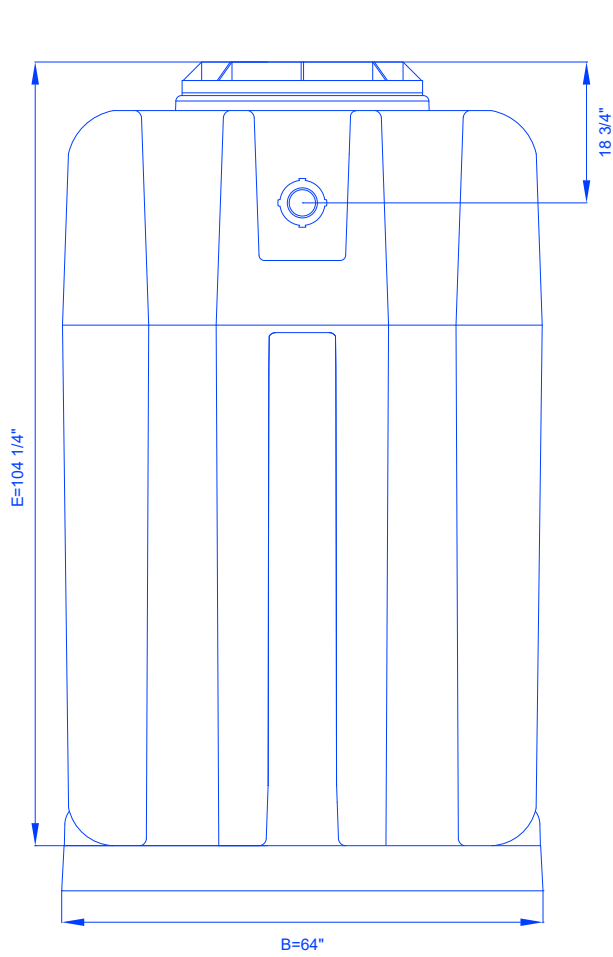

4

3

2

1

D

D

C

C

B

B

A

A

		
<b>SUPER-2000-DECON</b>		
FLOW RATE -	GREASE CAP. -	SM-MI-G-PL-500
500gallon Liquid Hold Cap. Decontamination Tank		

4

3

2