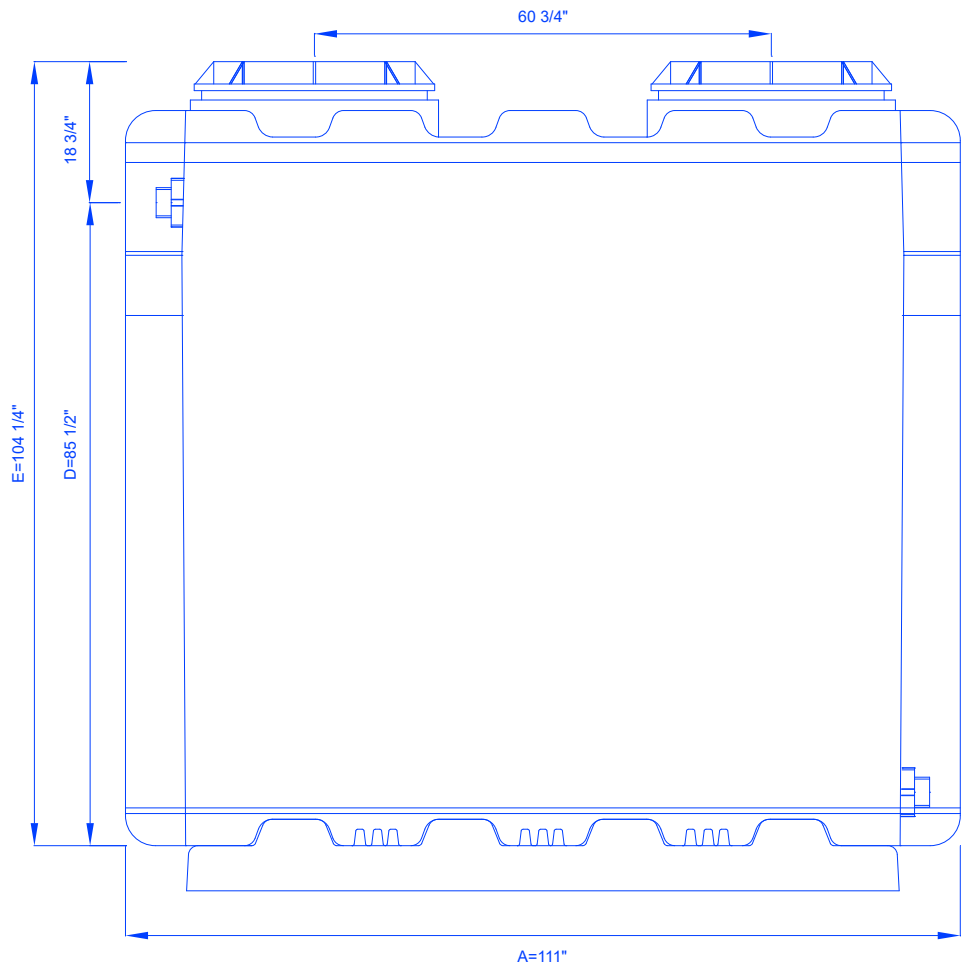

B

B

A

A

		
<b>SUPER-2000-DECON</b>		
FLOW RATE -	GREASE CAP. -	SM-MI-G-PL-500
500gallon Liquid Hold Cap. Decontamination Tank		

4

3

2