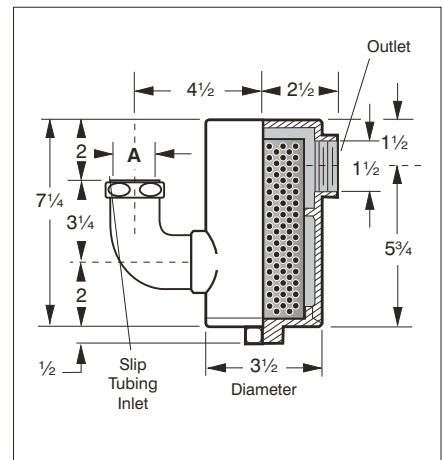

TYPICAL INSTALLATION

Note: 1. Minimum of 7" is required underneath MI-HAIR for easy removal of sediment bucket.
2. Chrome plated cast iron hair interceptor (Suffix -49) is ideal for beauty salons and other exposed installations.

SUFFIX	OPTIONAL VARIATIONS:
-2	Polished brass
-11	Acid resistant epoxy coating
-13	Galvanized body

SUFFIX	
-49	Chrome plated
-SSB	Replacement stainless steel sediment bucket

Job Name: _____	Page No: _____
Section No: _____	Contractor: _____
Schedule No: _____	Purchase Order No: _____

MIFAB reserves the right to make changes in material and design without formal notice and obligation.

USA: 1-800-465-2736 www.mifab.com CAN: 1-800-387-3880