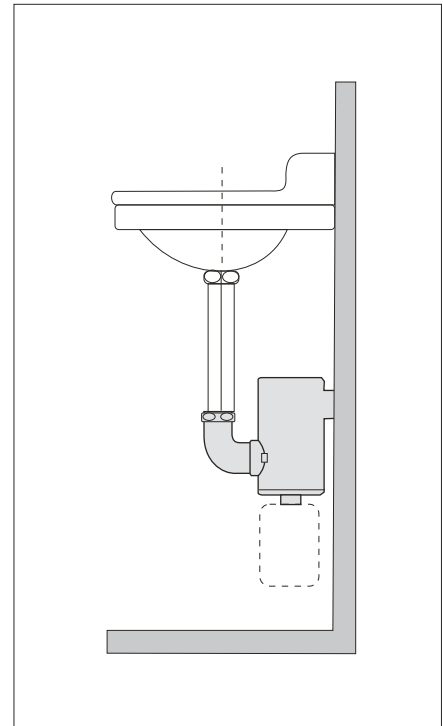

TYPICAL INSTALLATION

Note: 1. Minimum of 7" is required underneath MI-HAIR for easy removal of sediment bucket.
2. Chrome plated cast iron hair interceptor (Suffix -49) is ideal for beauty salons and other exposed installations.

SUFFIX	OPTIONAL VARIATIONS:
-2	Polished brass
-11	Acid resistant epoxy coating
-13	Galvanized body

SUFFIX	
-49	Chrome plated
-SSB	Replacement stainless steel sediment bucket

Job Name: _____	Page No: _____
Section No: _____	Contractor: _____
Schedule No: _____	Purchase Order No: _____

MIFAB reserves the right to make changes in material and design without formal notice and obligation.

USA: 1-800-465-2736 www.mifab.com CAN: 1-800-387-3880