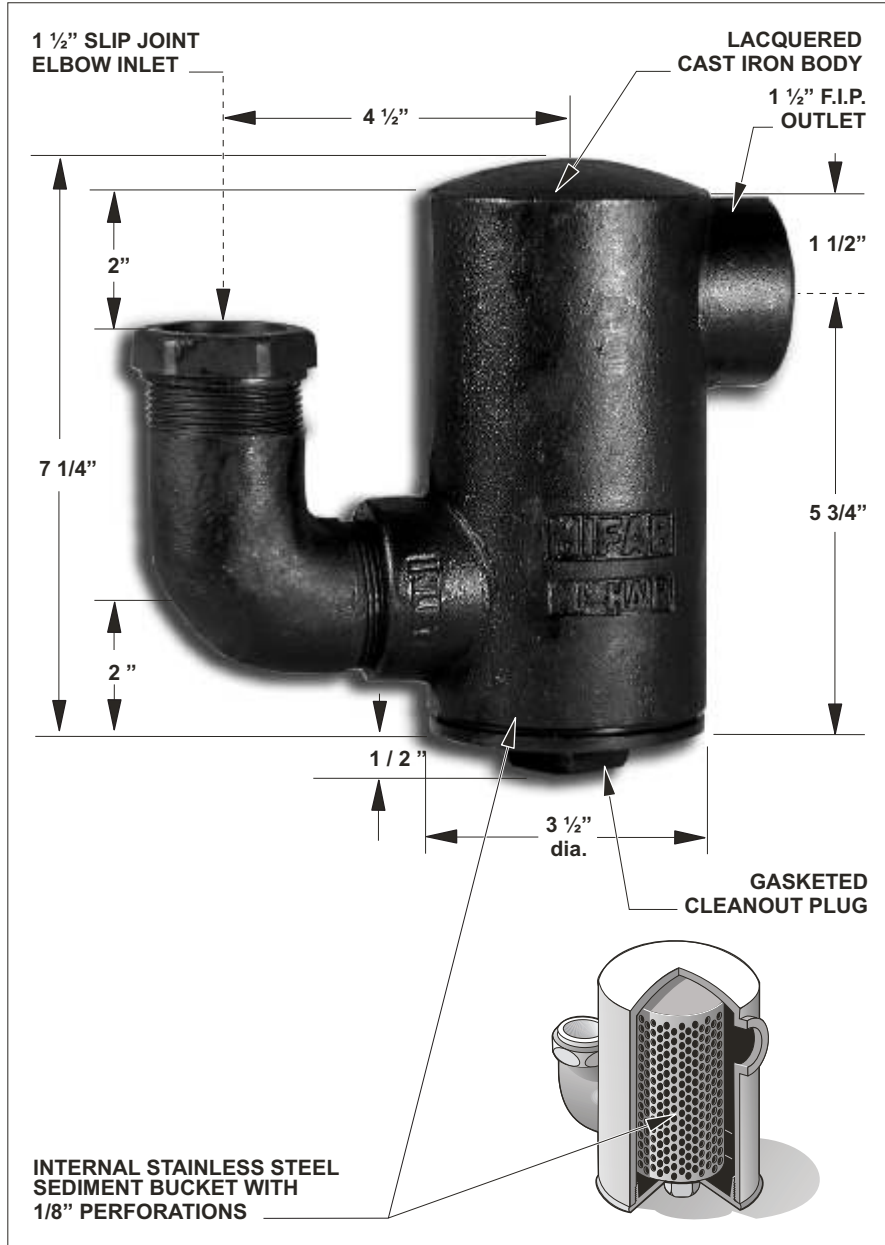

## HAIR INTERCEPTOR

**Specification:** MIFAB® Series MI-HAIR lacquered cast iron hair and solids interceptor with internal stainless steel perforated sediment bucket removable from bottom. Interceptor complete with 1 1/2" slip joint elbow inlet, 1 1/2" F.I.P. side outlet and gasketed cleanout plug.

**Function:** Used in beauty salons, dental offices, jewellery stores, motels, dormitories and other areas that require interception of hair, solids or valuables from lavatory or sink waste lines. Interceptor is cleaned by removing bottom cleanout plug and dropping internal stainless steel sediment bucket.