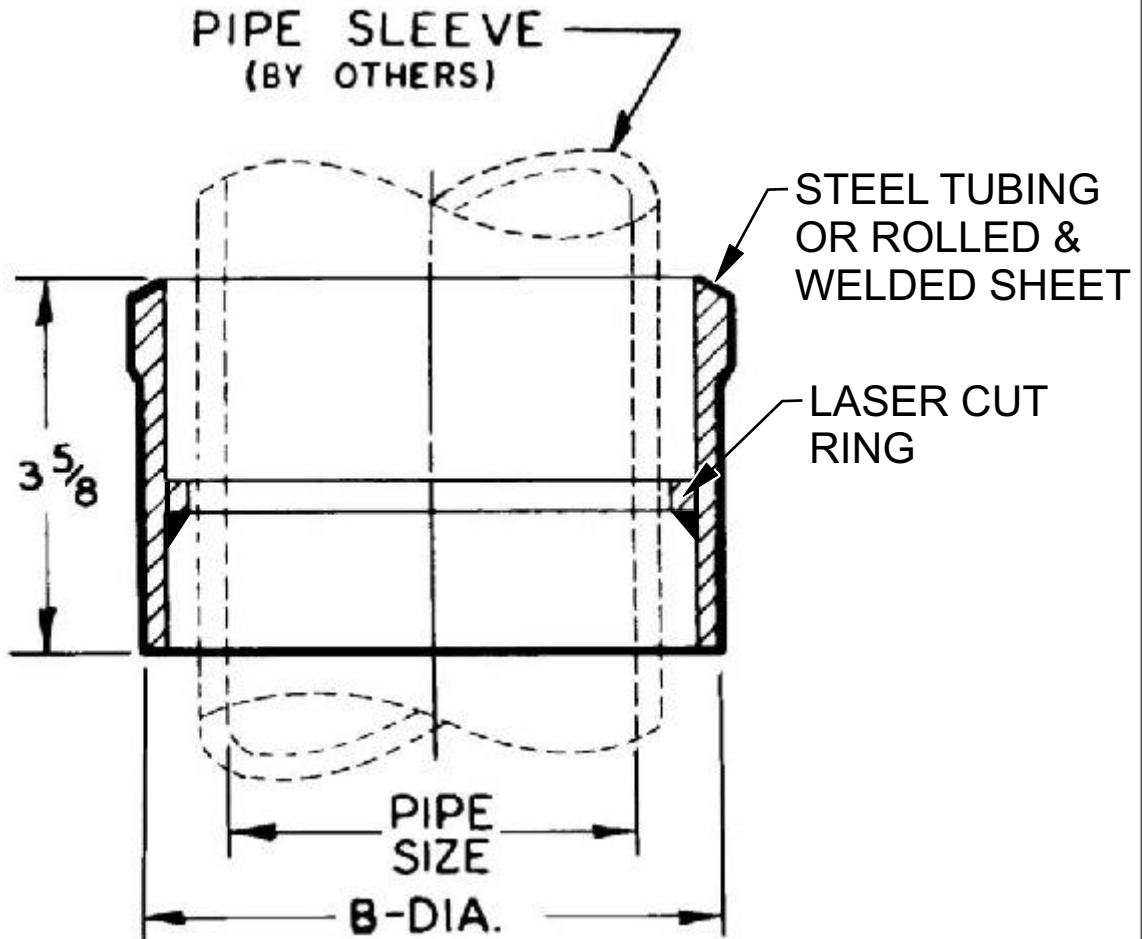

**Specification:** MIFAB® Series MI-450 mild steel stack sleeve with counter flashing and caulking recesses.

PIPE SIZE	BODY DIAMETER	
	B	
1 1/2" (38)	3"	(76)
2" (51)	3 1/2"	(89)
3" (76)	5 3/4"	(146)
4" (102)	5 5/8"	(143)
5" (127)	6 3/4"	(171)
6" (152)	7 3/4"	(197)