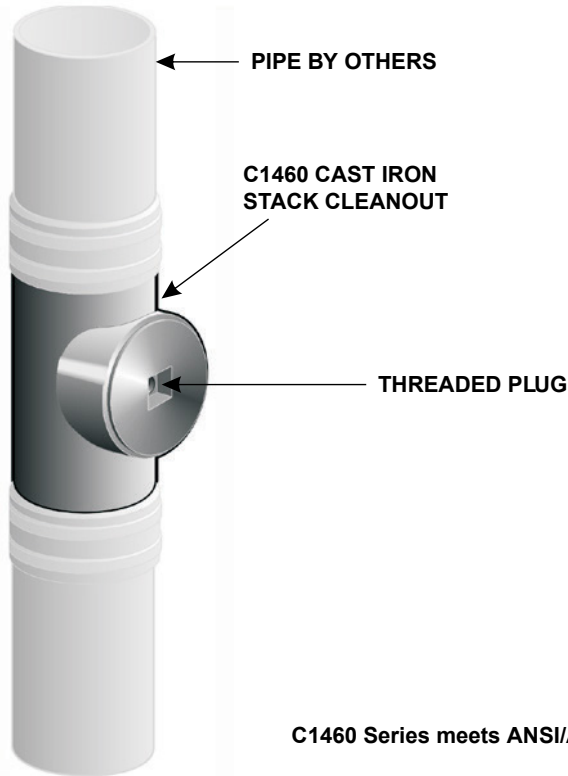

Location: _____

C1460

**CAST IRON STACK CLEANOUT
WITH PLUG**

Specification: MIFAB Series C1460 (select model number) lacquered cast iron cleanout with large access area and tapered thread plug.

Function: Typically used within the drainage vertical pipe where a cleanout is required. Cleanout body is secured to pipe with no hub couplings from others. Recessed head has square sized slot to receive tool for plug removal.

C1460 Series meets ANSI/ASME floor drain standard A112.6.3-2001

MODEL NUMBER	PIPE SIZE
C1462	2" (51)
C1463	3" (76)
C1464	4" (102)
C1466	6" (152)
C1468	8" (203)

Suffix	Description
-6	Security screw (H-1086A)
-BA	Buy American Act compliant product
-PA	Pennsylvania Steel Act compliant product