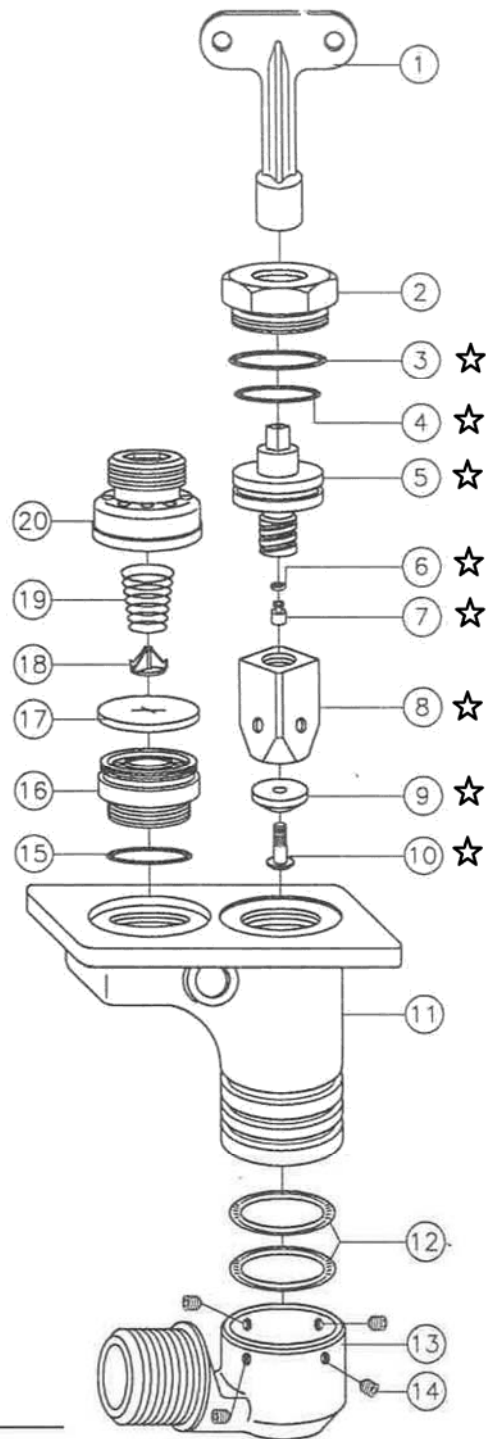

| NO | PARTS |
|----|--------------|
| 1 | T - HANDLE |
| 2 | BONNET |
| 3 | O'RING |
| 4 | O'RING |
| 5 | STEM |
| 6 | O'RING |
| 7 | FLOATING |
| 8 | SEAT HOLDER |
| 9 | SEAT PACKING |
| 10 | SEAT SCREW |
| 11 | BODY |
| 12 | O'RING |
| 13 | ANGLE NIPPLE |
| 14 | BOLT |
| 15 | O'RING |
| 16 | HOSE BONNET |
| 17 | PACKING |
| 18 | SPRING SEAT |
| 19 | SPRING |
| 20 | HOSE BODY |

**NARROW WALL
WALL HYDRANT
MHY : 50**

☆ = MHY-CIA-30/50 Repair Kit