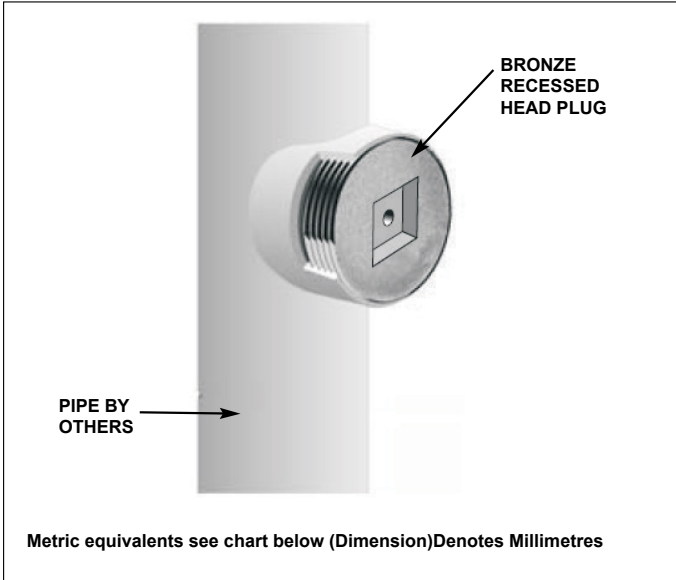

Location: _____

C1430-RD

ROUND STAINLESS STEEL SMOOTH ACCESS COVER WITH BRONZE CLEANOUT PLUG AND SCREW

Specification: MIFAB Series C1430-RD- (select model number) cast bronze cleanout plug with round, smooth, stainless steel access cover (specify diameter) and 3 ½" long anchor screw.

Function: Used in walls to provide emergency access to plumbing lines for removal of blockages. Smooth cover is ideal for wall installations. Bronze plug provides access point to stack.

MODEL NUMBER	BRONZE PLUG SIZE	STAINLESS STEEL "B" COVER SIZE
C1432-RD4	2" (51)	4"
C1433-RD4	3" (76)	4"
C1434-RD6	4" (102)	6"
C1435-RD6	5" (127)	6"
C1436-RD8	6" (152)	8"
C1436-RD10	8" (203)	10"

Suffix	Description
-6	Security screws (TR25 Torx & pin)
-87	Screw longer than 3 ½"
-BA	Buy American Act compliant product
-PA	Pennsylvania Steel Act compliant product

CALIFORNIA PROPOSITION 65 WARNING. This product contains chemicals known to the State of California to cause cancer and birth defects or other reproductive harm.