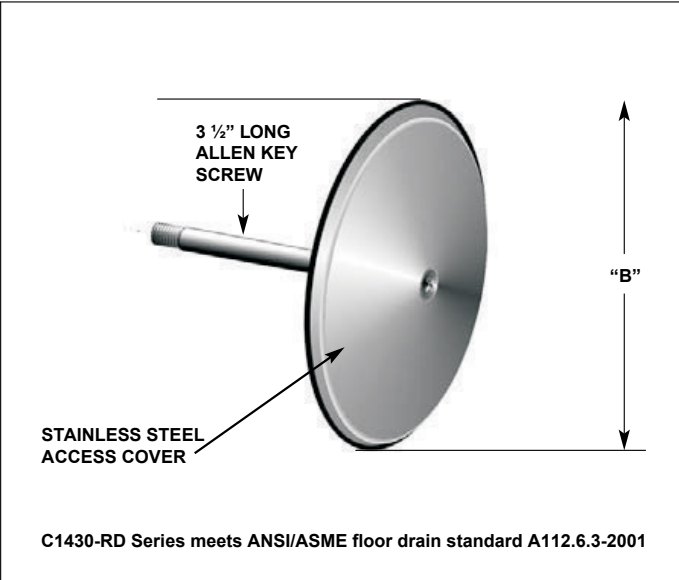

Location: _____

C1430-RD

ROUND STAINLESS STEEL SMOOTH ACCESS COVER WITH BRONZE CLEANOUT PLUG AND SCREW

Specification: MIFAB Series C1430-RD- (select model number) cast bronze cleanout plug with round, smooth, stainless steel access cover (specify diameter) and 3 ½" long anchor screw.

Function: Used in walls to provide emergency access to plumbing lines for removal of blockages. Smooth cover is ideal for wall installations. Bronze plug provides access point to stack.

MODEL NUMBER	BRONZE PLUG SIZE	STAINLESS STEEL "B" COVER SIZE
C1432-RD4	2" (51)	4"
C1433-RD4	3" (76)	4"
C1434-RD6	4" (102)	6"
C1435-RD6	5" (127)	6"
C1436-RD8	6" (152)	8"
C1436-RD10	8" (203)	10"

Suffix	Description
-6	Security screws (TR25 Torx & pin)
-87	Screw longer than 3 ½"
-BA	Buy American Act compliant product
-PA	Pennsylvania Steel Act compliant product

CALIFORNIA PROPOSITION 65 WARNING. This product contains chemicals known to the State of California to cause cancer and birth defects or other reproductive harm.