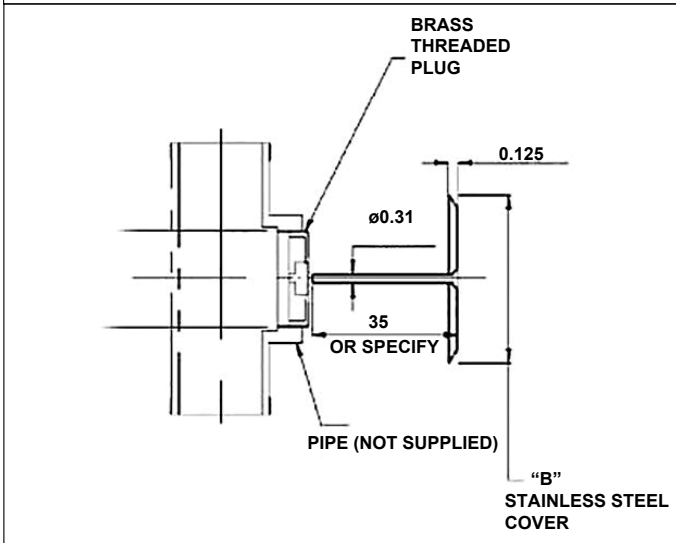

Location: _____

C1430-RD

ROUND STAINLESS STEEL SMOOTH ACCESS COVER WITH BRONZE CLEANOUT PLUG AND SCREW

Specification: MIFAB Series C1430-RD- (select model number) cast bronze cleanout plug with round, smooth, stainless steel access cover (specify diameter) and 3 ½" long anchor screw.

Function: Used in walls to provide emergency access to plumbing lines for removal of blockages. Smooth cover is ideal for wall installations. Bronze plug provides access point to stack.

MODEL NUMBER	BRONZE PLUG SIZE	STAINLESS STEEL "B" COVER SIZE
C1432-RD4	2" (51)	4"
C1433-RD4	3" (76)	4"
C1434-RD6	4" (102)	6"
C1435-RD6	5" (127)	6"
C1436-RD8	6" (152)	8"
C1436-RD10	8" (203)	10"

Suffix	Description
-6	Security screws (TR25 Torx & pin)
-87	Screw longer than 3 ½"
-BA	Buy American Act compliant product
-PA	Pennsylvania Steel Act compliant product

CALIFORNIA PROPOSITION 65 WARNING. This product contains chemicals known to the State of California to cause cancer and birth defects or other reproductive harm.