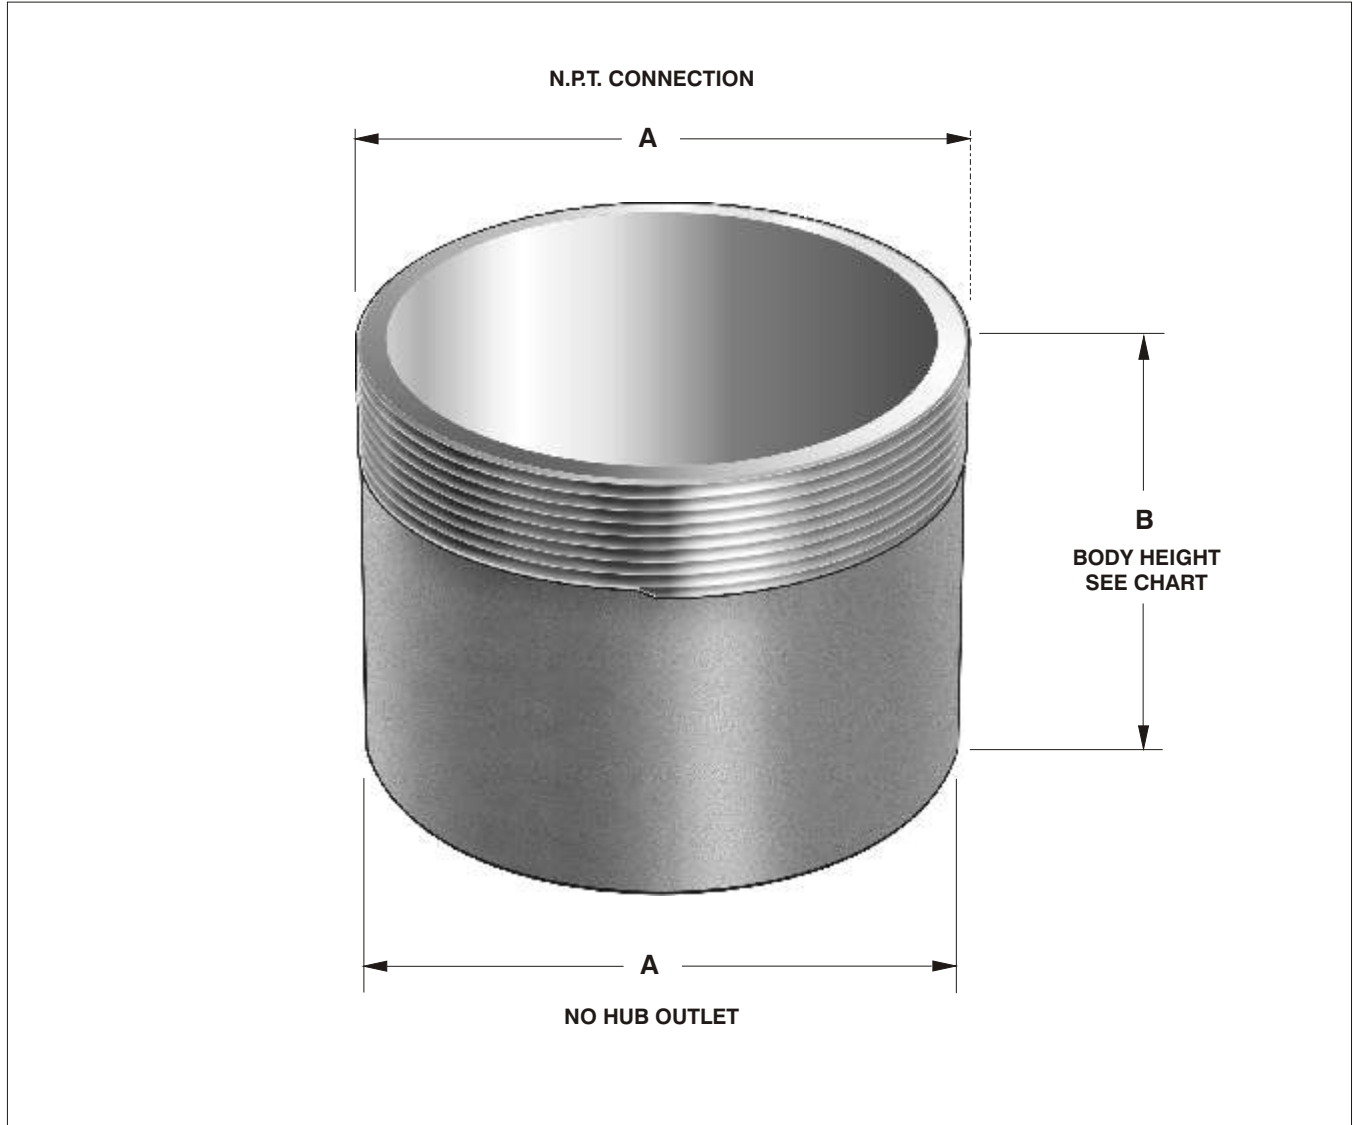

Specification: MIFAB® Series MI-850 lacquered cast iron no hub adaptor with N.P.T. threaded connection at one end and no hub connection at the other.

Function: Used to convert a female threaded connection to a no hub connection.

MODEL NUMBER	"A" PIPE SIZE	"B" BODY HEIGHT
MI-850-2	2" (51)	2 3/8" (60)
MI-850-3	3" (76)	3 5/8" (92)
MI-850-4	4" (102)	3 1/2" (89)
MI-850-6	6" (152)	4 3/8" (111)
MI-850-8	8" (203)	5" (127)
MI-850-10	10" (254)	5" (127)
MI-850-12	12" (305)	7" (178)