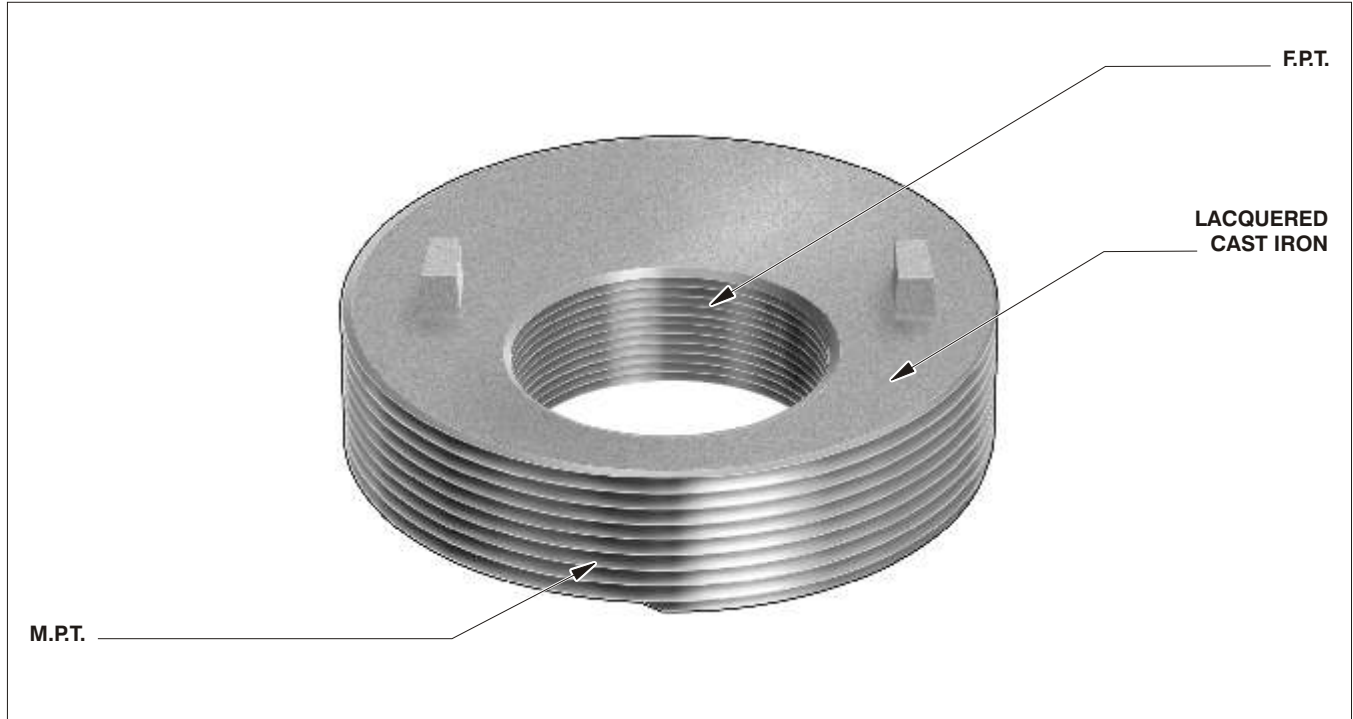

**Specification:** MIFAB® Series MI-800 lacquered cast iron female pipe thread eccentric reducer.

**Function:** Used with side outlet connection drains to reduce the outlet connection by one pipe size.

MODEL NUMBER	"A" M.P.T. PIPE SIZE	"B" F.P.T. PIPE SIZE	"C" HEIGHT	"D"	"E"
MI-800-2	3" (76)	2" (51)	7/8" (22)	3/16" (5)	2 5/8" (67)
MI-800-3	4" (102)	2" (51)	1 3/16" (30)	11/16" (17)	3" (76)
MI-800-4	4" (102)	3" (76)	1 3/16" (30)	1/8" (3)	3 9/16" (90)