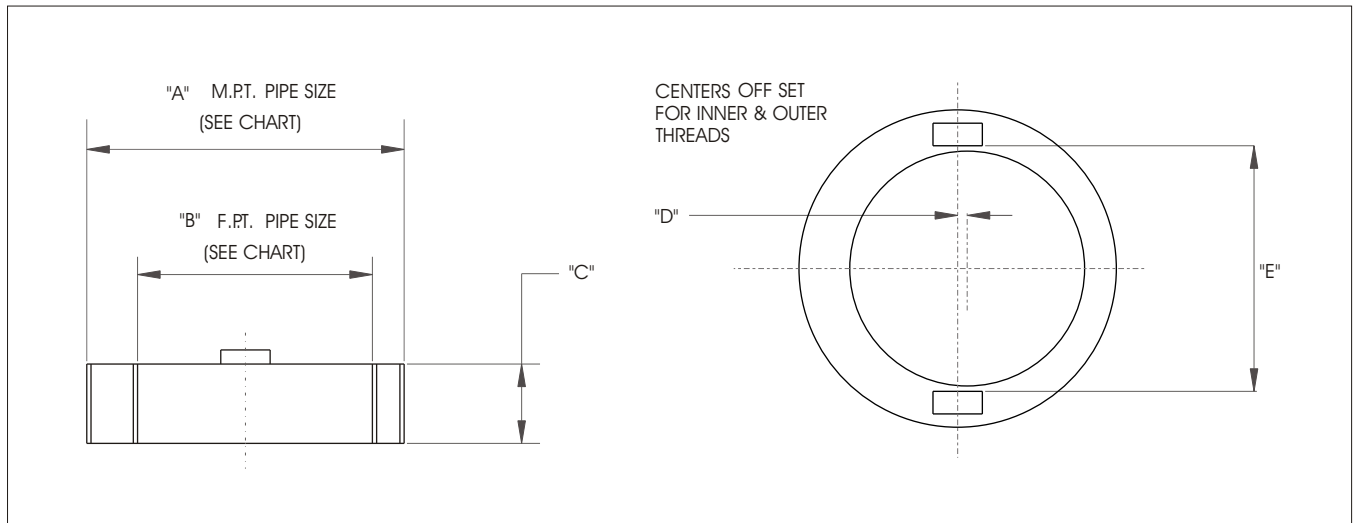

**Specification:** MIFAB® Series MI-800 lacquered cast iron female pipe thread eccentric reducer.

**Function:** Used with side outlet connection drains to reduce the outlet connection by one pipe size.

MODEL NUMBER	"A" M.P.T. PIPE SIZE	"B" F.P.T. PIPE SIZE	"C" HEIGHT	"D"	"E"
MI-800-2	3" (76)	2" (51)	7/8" (22)	3/16" (5)	2 5/8" (67)
MI-800-3	4" (102)	2" (51)	1 3/16" (30)	11/16" (17)	3" (76)
MI-800-4	4" (102)	3" (76)	1 3/16" (30)	1/8" (3)	3 9/16" (90)