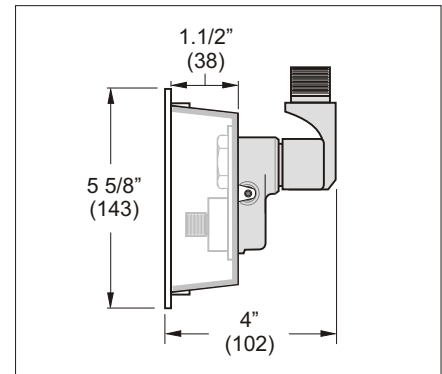

Application: Designed for commercial applications in moderate climate areas to fit within a 4" (102) wall.

Plumbing and Drainage
Mechanical Section

Overhead view

MIFAB® MHY-55 Series Features

- **INTERNAL COMPONENTS** - hardened bronze operating stem and one piece neoprene plunger.
- **VACUUM BREAKER** - unique self draining vandal resistant integral vacuum breaker protects from anti-siphon conditions.
- **FACE PLATE** - polished chrome plated.
- **WATER SUPPLY CONNECTION** - swivel 360° to any position.
- **APPROVALS** - MHY-55 wall hydrant is listed with I.A.P.M.O. and is manufactured with an anti-siphon vacuum breaker that is tested and certified to the A.S.S.E. Standard 1011.

RECOMMENDED WALL OPENING 5 1/4" (133) X 6 1/4" (159)

(Dimension) Denotes Millimetres

MODEL NO.	OVERALL LENGTH		APPROXIMATE WEIGHT		INLET CONNECTION
	IN	MM	Lbs.	Kg.	IN
MHY-55	3 15/18	100	2	0.90	1" MALE THREADED x 3/4" SWT.