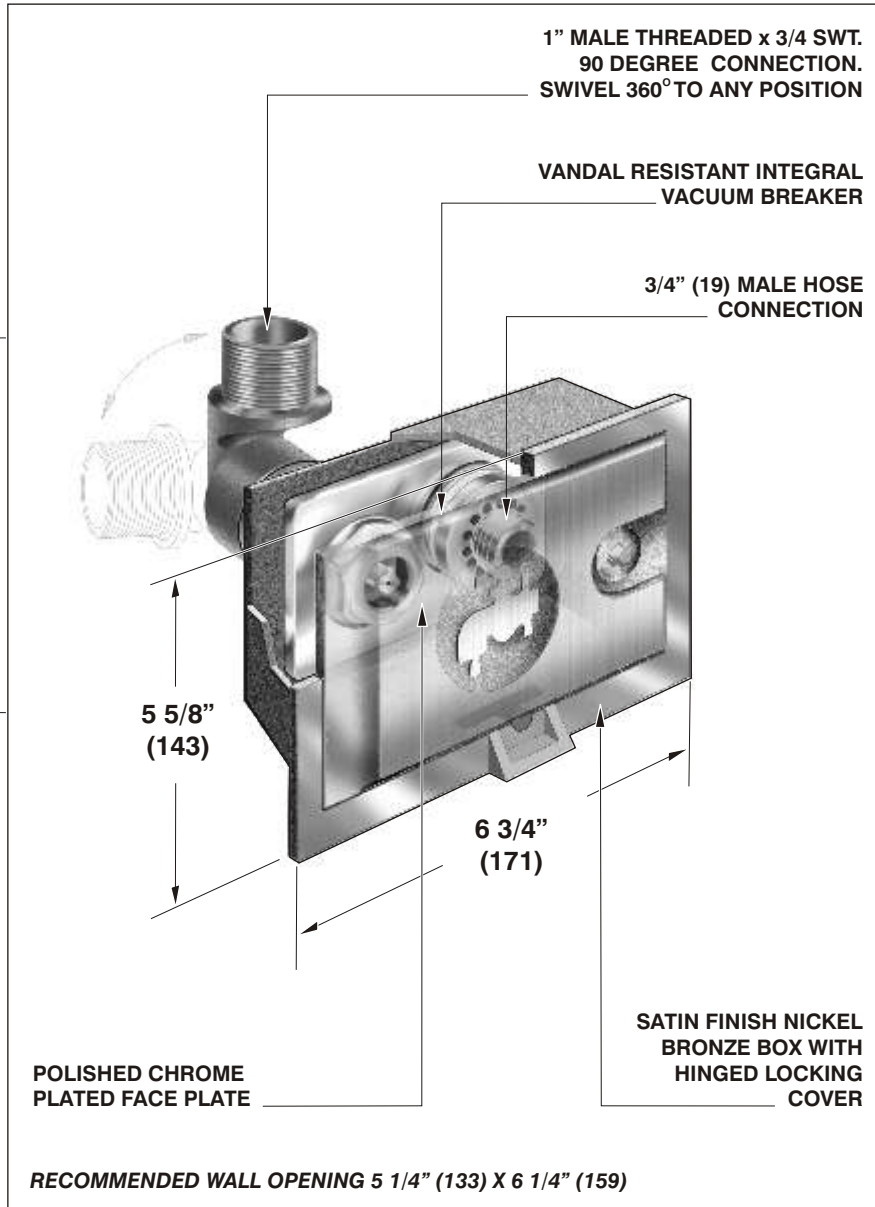

Specification: MIFAB® Series MHY-55 encased self draining, moderate climate narrow wall hydrant with A.S.S.E. 1011 certified anti-siphon vandal resistant vacuum breaker. Operating key furnished with each hydrant.

Application: Designed for commercial applications in moderate climate areas to fit within a 4" (102) wall.

Plumbing and Drainage
Mechanical Section

Overhead view

MIFAB® MHY-55 Series Features

- **INTERNAL COMPONENTS** - hardened bronze operating stem and one piece neoprene plunger.
- **VACUUM BREAKER** - unique self draining vandal resistant integral vacuum breaker protects from anti-siphon conditions.
- **FACE PLATE** - polished chrome plated.
- **WATER SUPPLY CONNECTION** - swivel 360° to any position.
- **APPROVALS** - MHY-55 wall hydrant is listed with I.A.P.M.O. and is manufactured with an anti-siphon vacuum breaker that is tested and certified to the A.S.S.E. Standard 1011.

RECOMMENDED WALL OPENING 5 1/4" (133) X 6 1/4" (159)

(Dimension) Denotes Millimetres

MODEL NO.	OVERALL LENGTH		APPROXIMATE WEIGHT		INLET CONNECTION
	IN	MM	Lbs.	Kg.	IN
MHY-55	3 15/18	100	2	0.90	1" MALE THREADED x 3/4" SWT.

OPTIONAL VARIATIONS:

- | | | | | | |
|---|-----------|--|------------|---|-----------|
| <input type="checkbox"/> 1" (25) Hose connection | SUFFIX -0 | <input type="checkbox"/> Three mounting brackets fastened to top and two sides of box for frame installation | SUFFIX -BR | <input type="checkbox"/> Four 1" x 1/4" (25 x 6) slots on top and two sides of box to receive mounting brackets | SUFFIX -S |
| <input type="checkbox"/> Cast stainless steel hydrant box | -3 | <input type="checkbox"/> Cylinder key lock | -K | <input type="checkbox"/> Wall clamp | -WC |
| <input type="checkbox"/> Polished chrome plated nickel bronze box | -49 | | | | |