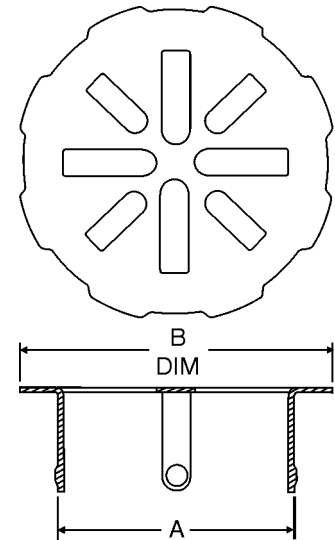

FD-9600

SNAP IN GRATE

Internet address: [www.mifab.com](http://www.mifab.com)

Toll Free: 1-800-465-2736

Canada Toll Free: 1-800-387-3880

**SPECIFICATION:** MIFAB Series FD-960 \_\_\_\_ (specify connection size) polished type #304 stainless steel insert floor drain that fits firmly on the inside diameter of all types of pipe 2" (50) through 4" (100).

Metric equivalents see chart below. (Dimension) Denotes Millimetres

MODEL NO.	PRODUCT DESCRIPTION	A	B
FD-9602	2" (50) press in stainless steel	2" (50) press in	2-1/2" (63)
FD-9603	3" (75) press in stainless steel	3" (75) press in	4" (100)
FD-9604	4" (100) press in stainless steel	4" (100) press in	5" (125)