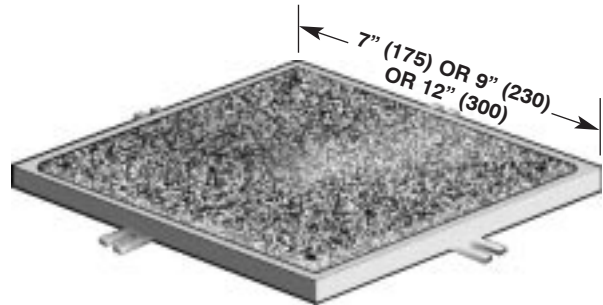

C1300

SCORIATED ACCESS COVERS

Internet address: www.mifab.com

Toll Free: 1-800-465-2736

Canada Toll Free: 1-800-387-3880

SPECIFICATION: MIFAB Series C1300-_____ (select catalog number: C1300-R for round scoriated, C1300-S for square scoriated, C1300-U for round terrazzo, C1300-US for square terrazzo) nickel bronze access cover with nickel bronze frame, anchor lugs and vandal resistant stainless steel screw(s).

6" (150) OR 9" (230)

- C1300-R6
- C1300-R9

7" (175) OR 9" (230)
OR 12" (300)

- C1300-S7
- C1300-S9
- C1300-S12

9" (225)

- C1300-U

8" (200)

- C1300-US

(DIMENSION) DENOTES MILLIMETRES

OPTIONAL VARIATIONS:

- Vandal proof suffix -6
- Client logo suffix -95