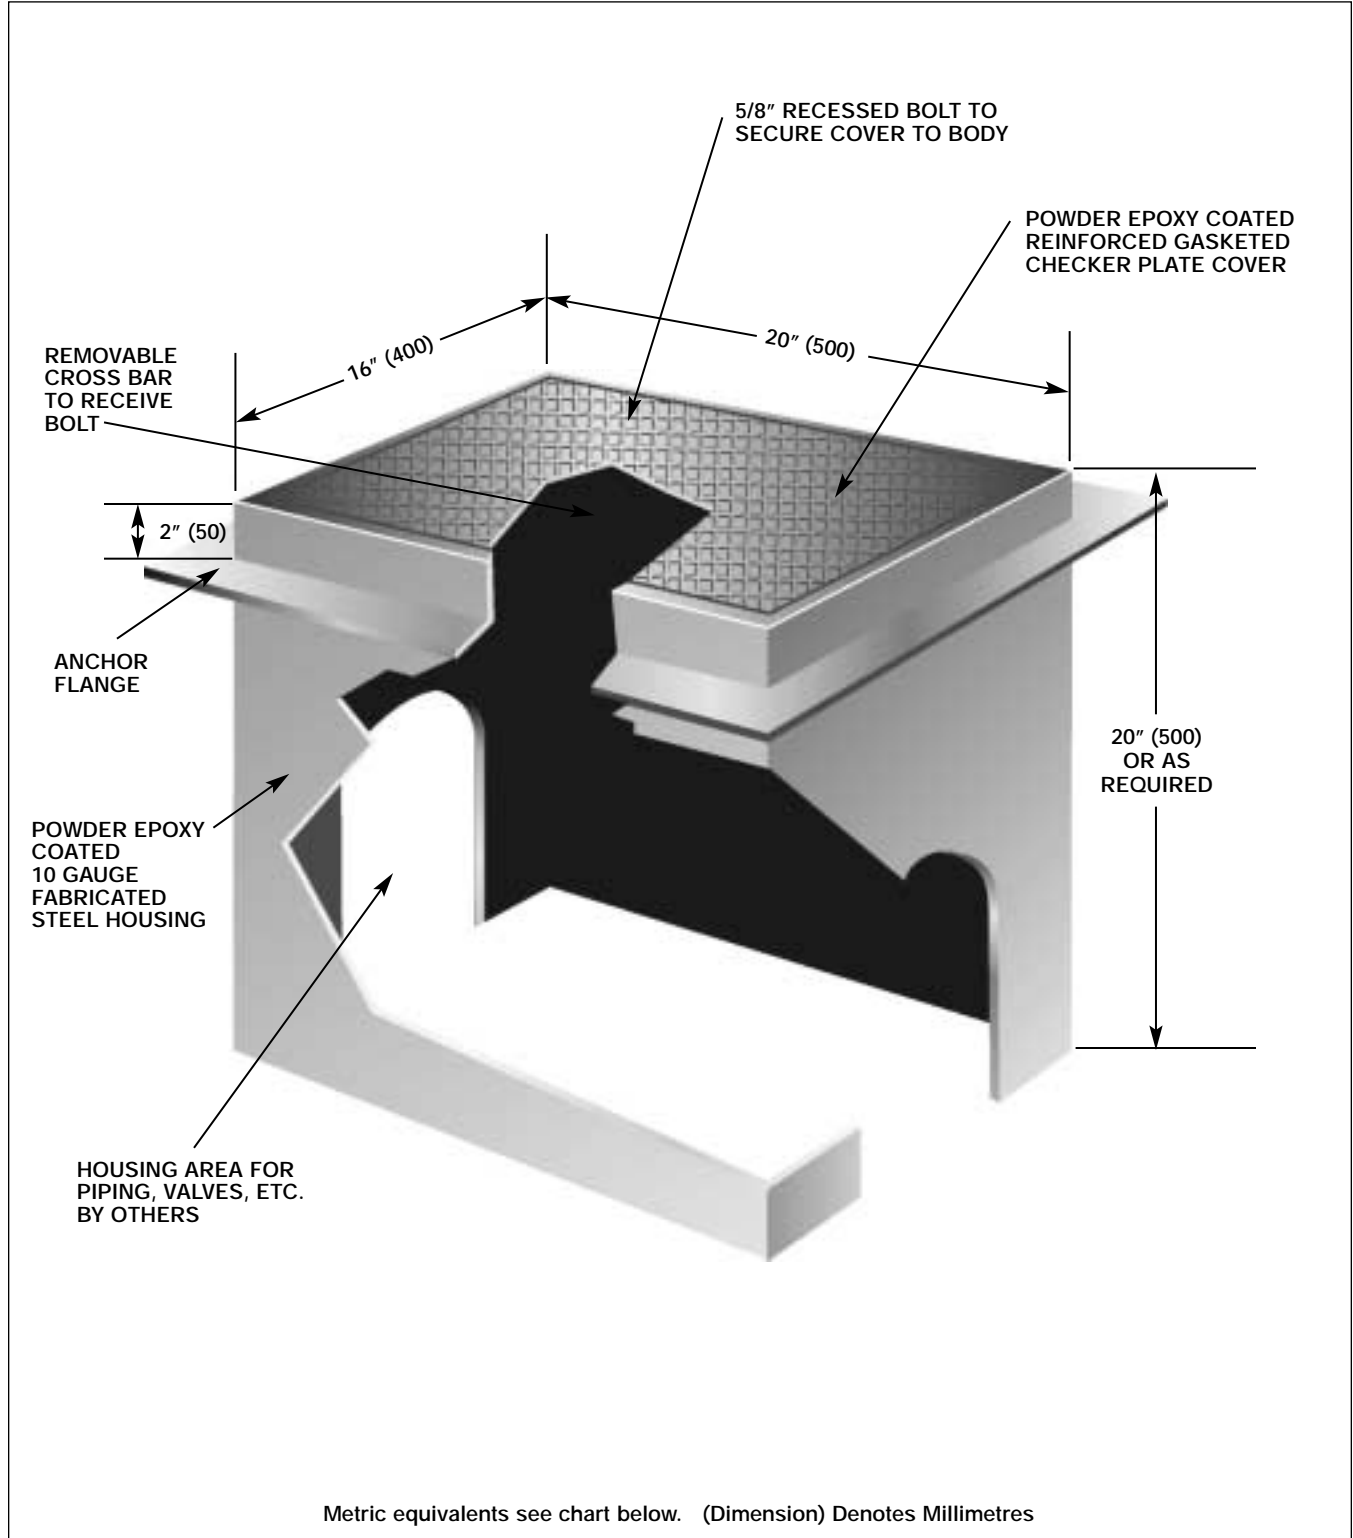

BV1280

EPOXY COATED ACCESS HOUSING AND COVER FOR DEEP ROUGH IN

Internet address: www.mifab.com

Toll Free: 1-800-465-2736

Canada Toll Free: 1-800-387-3880

SPECIFICATION: MIFAB Series BV1280 powder epoxy coated 10 gauge fabricated steel access cover and housing with gasketed, non skid, reinforced steel cover for deep rough in.