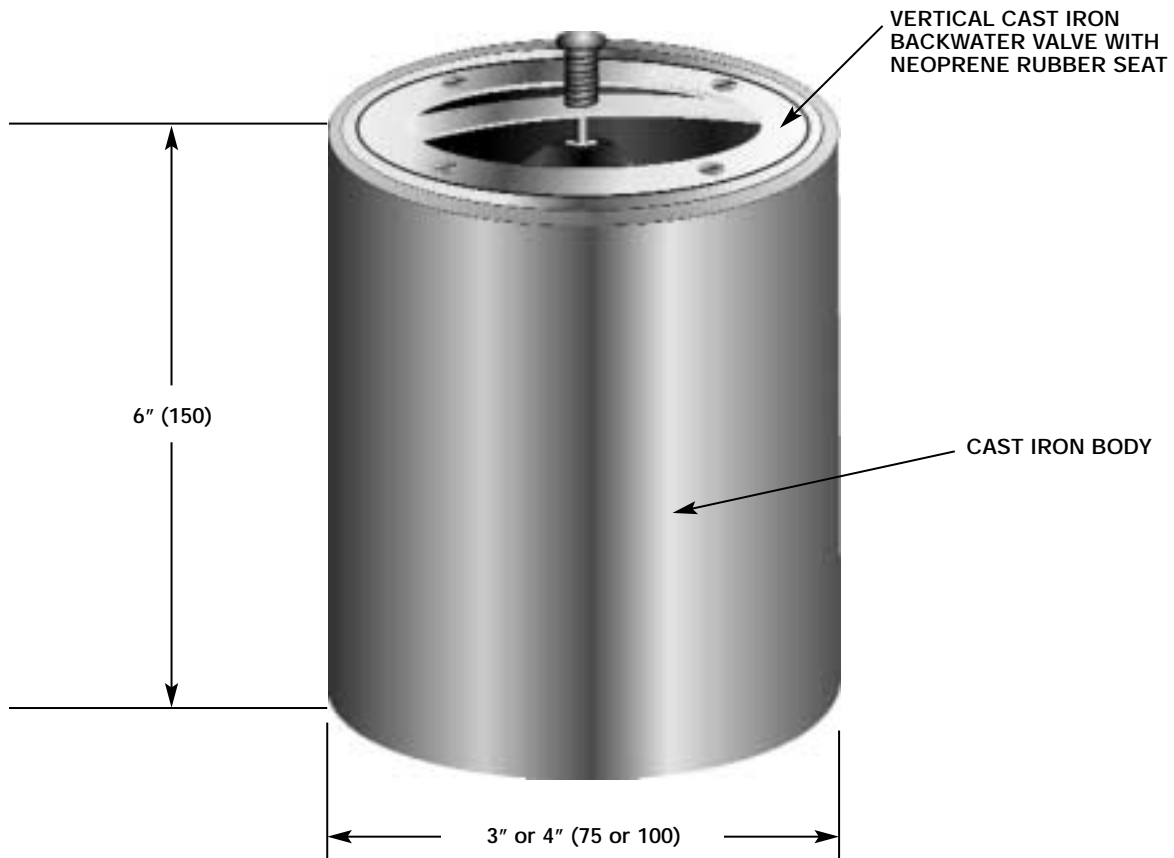

**BV1260**

**VERTICAL CAST IRON BACKWATER VALVE WITH NEOPRENE SEAT**

Internet address: [www.mifab.com](http://www.mifab.com)

Toll Free: 1-800-465-2736

Canada Toll Free: 1-800-387-3880

**SPECIFICATION:** MIFAB Series BV1260 lacquered vertical cast iron backwater valve with neoprene rubber seat.

Metric equivalents see chart below. (Dimension) Denotes Millimetres

**OPTIONAL VARIATIONS:**

- Acid resistant epoxy coating
- All galvanized

suffix -11  
suffix -13