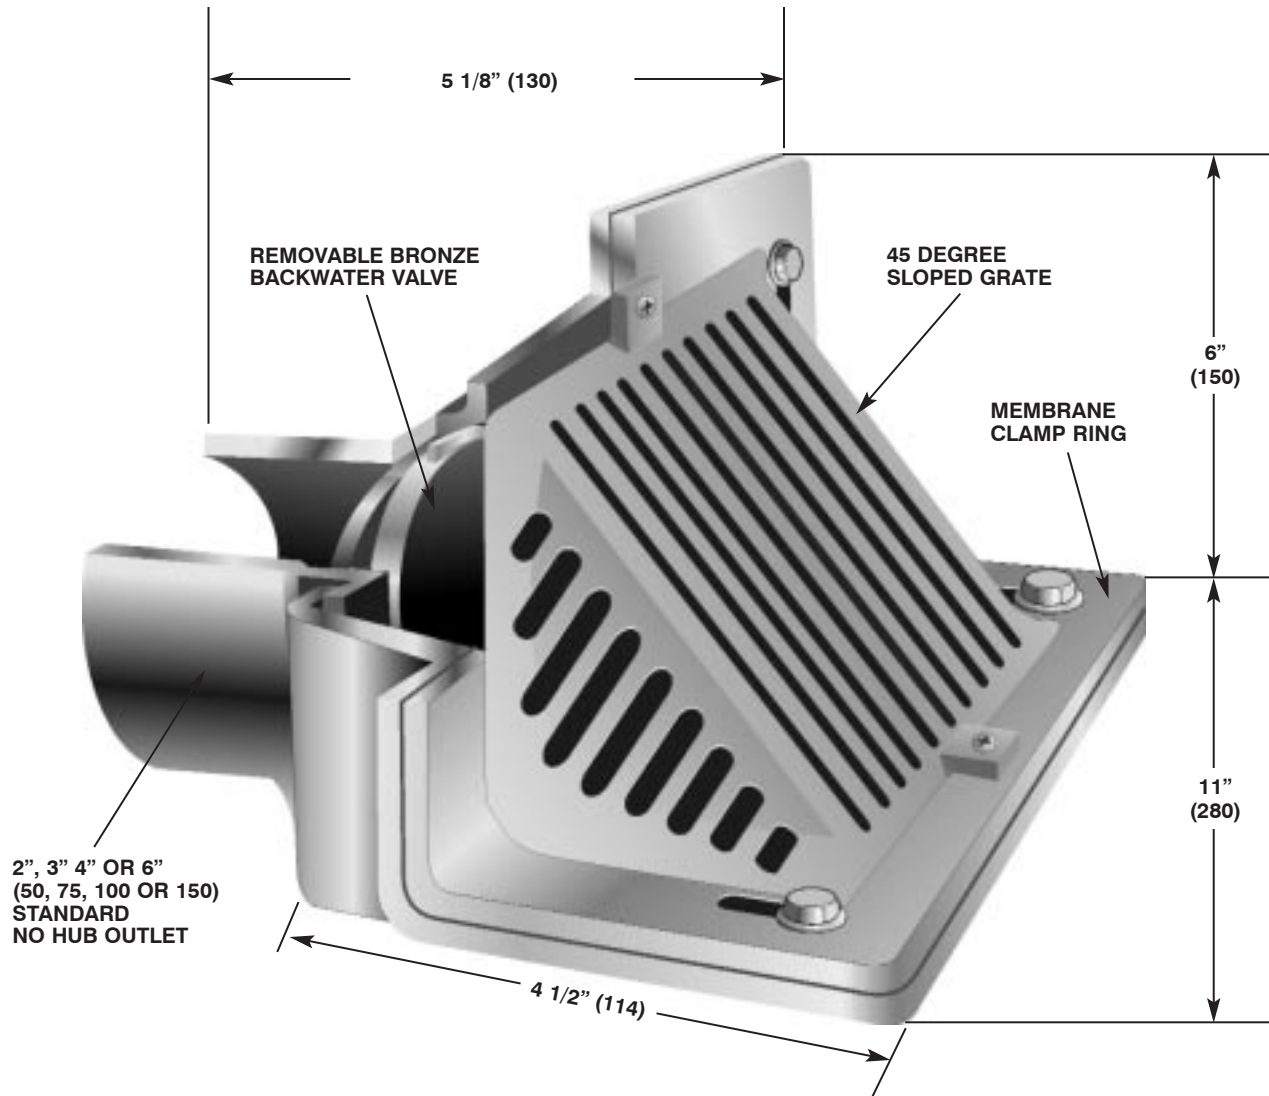

BV1210

**CAST IRON ANGLE PIT DRAIN
WITH BACKWATER VALVE**

Internet address: www.mifab.com

Toll Free: 1-800-465-2736

Canada Toll Free: 1-800-387-3880

SPECIFICATION: MIFAB Series BV1210 lacquered cast iron angle pit drain with removable backwater valve and seat.

Metric equivalents see chart below. (Dimension) Denotes Millimetres

OPTIONAL VARIATIONS:

- Nickel bronze frame and cover
- Vandal proof
- Acid resistant epoxy coating
- All galvanized

- suffix -1
- suffix -6
- suffix -11
- suffix -13