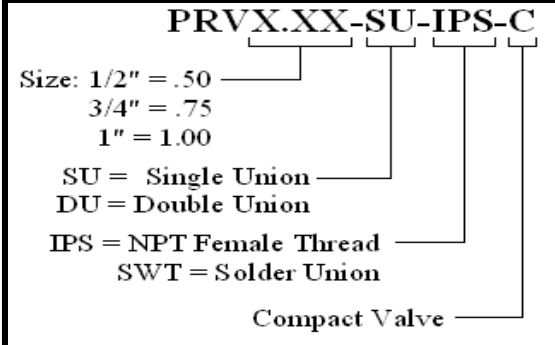

PRV-C

Water Pressure Reducing Valves Compact Design

Function: BEECO® Series PRV-C compact water pressure reducing valves are engineered to reduce incoming water pressure to a safe level to protect the plumbing system and reduce water usage. The PRV-C Series is designed for water supply pressures up to 300psi (20.7bar). The adjustment range on the valve is from 25psi to 75psi (172 to 517kPa). The factory setting is at 50psi (345kPa). All parts can be serviced without removing the valve from the service line. The standard bypass design allows the flow of water back through the valve into the main due to thermal expansion on the outlet side of the valve.

Valve is tested and certified to A.S.S.E. Standard 1003 (ANSI A 112.26.2), listed with I.A.P.M.O. and certified to CSA Standard B356.

PRV.75-SU-IPS-C

SIZE		DIMENSIONS													
		SU-IPS-C		DU-IPS-C		SU-SWT-C		DU-SWT-C		H		h		G	
in.	mm	in.	mm	in.	mm	in.	mm	in.	mm	in.	mm	in.	mm	in.	mm
1/2	15	4.02	102	5.28	134	3.80	97	4.84	123	3.94	100	1.30	33	2.19	56
3/4	20	4.02	102	5.28	134	4.06	103	5.34	136	3.94	100	1.30	33	2.19	56
1	25	4.61	117	5.87	149	6.28	160	6.28	160	4.96	126	1.30	33	2.75	70