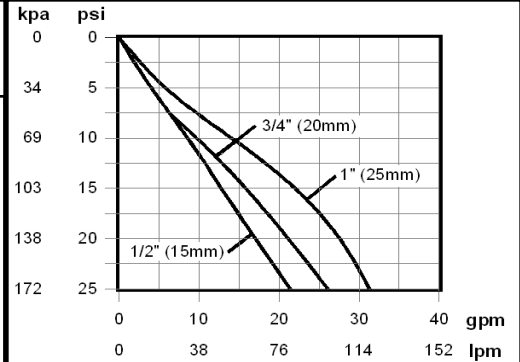

PRV-C

Water Pressure Reducing Valves Compact Design

Function: BEECO® Series PRV-C compact water pressure reducing valves are engineered to reduce incoming water pressure to a safe level to protect the plumbing system and reduce water usage. The PRV-C Series is designed for water supply pressures up to 300psi (20.7bar). The adjustment range on the valve is from 25psi to 75psi (172 to 517kPa). The factory setting is at 50psi (345kPa). All parts can be serviced without removing the valve from the service line. The standard bypass design allows the flow of water back through the valve into the main due to thermal expansion on the outlet side of the valve.

Ratings: Temperature Range: 33°F - 180°F (0.5°C - 82°C) Maximum Working Pressure: 300psi (20.7bar)
Adjustable Pressure Range: 25 - 75psi (172 - 517kPa) Standard Reduced Pressure Setting: 50psi (345kPa)

Valve is tested and certified to A.S.S.E. Standard 1003 (ANSI A 112.26.2), listed with I.A.P.M.O. and certified to CSA Standard B356.

PRV.75-SU-IPS-C

SIZE		DIMENSIONS													
		SU-IPS-C		DU-IPS-C		SU-SWT-C		DU-SWT-C		H		h		G	
in.	mm	in.	mm	in.	mm	in.	mm	in.	mm	in.	mm	in.	mm	in.	mm
1/2	15	4.02	102	5.28	134	3.80	97	4.84	123	3.94	100	1.30	33	2.19	56
3/4	20	4.02	102	5.28	134	4.06	103	5.34	136	3.94	100	1.30	33	2.19	56
1	25	4.61	117	5.87	149	6.28	160	6.28	160	4.96	126	1.30	33	2.75	70