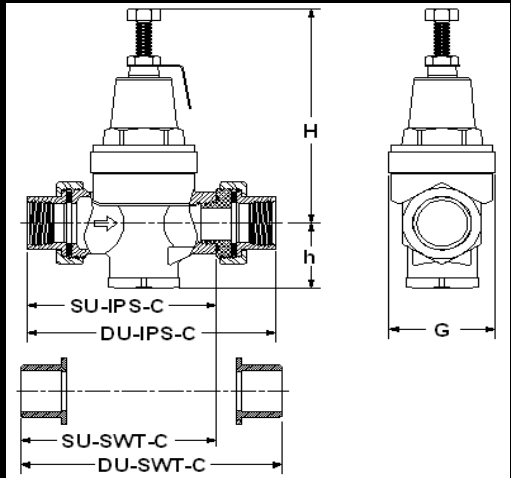

PRV-C

Water Pressure Reducing Valves Compact Design

Function: BEECO® Series PRV-C compact water pressure reducing valves are engineered to reduce incoming water pressure to a safe level to protect the plumbing system and reduce water usage. The PRV-C Series is designed for water supply pressures up to 300psi (20.7bar). The adjustment range on the valve is from 25psi to 75psi (172 to 517kPa). The factory setting is at 50psi (345kPa). All parts can be serviced without removing the valve from the service line. The standard bypass design allows the flow of water back through the valve into the main due to thermal expansion on the outlet side of the valve.

Ratings: Temperature Range: 33°F - 180°F (0.5°C - 82°C) Maximum Working Pressure: 300psi (20.7bar)
Adjustable Pressure Range: 25 - 75psi (172 - 517kPa) Standard Reduced Pressure Setting: 50psi (345kPa)

Materials: Body and Cage: ASTM B 584, Integral Strainer: Stainless Steel Valve Disk
Elastomer Diaphragm: Reinforced EPDM, Seat: Engineered Polymer.

Features:

- Internal Bypass for Thermal Expansion.
- Convenient Strainer and Seat Access. In-line Serviceability.
- Corrosion Resistant Body and Cover.
- Single or Double Union Connection.
- Single or Double Union Connection.
- Stainless Steel Strainer.

Valve is tested and certified to A.S.S.E. Standard 1003 (ANSI A 112.26.2), listed with I.A.P.M.O. and certified to CSA Standard B356.

PRV.75-SU-IPS-C

SIZE		DIMENSIONS													
		SU-IPS-C		DU-IPS-C		SU-SWT-C		DU-SWT-C		H		h		G	
in.	mm	in.	mm	in.	mm	in.	mm	in.	mm	in.	mm	in.	mm	in.	mm
1/2	15	4.02	102	5.28	134	3.80	97	4.84	123	3.94	100	1.30	33	2.19	56
3/4	20	4.02	102	5.28	134	4.06	103	5.34	136	3.94	100	1.30	33	2.19	56
1	25	4.61	117	5.87	149	6.28	160	6.28	160	4.96	126	1.30	33	2.75	70