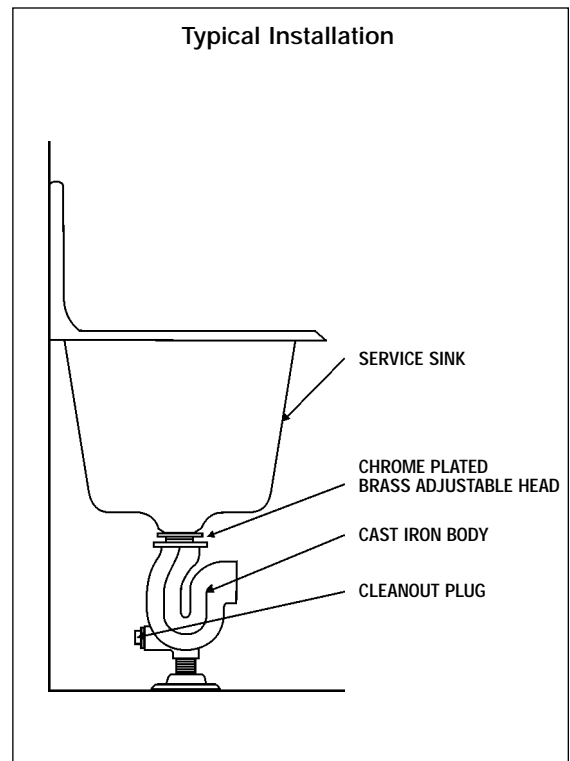

TS-1000

TRAP STANDARD

Internet address: www.mifab.com

Toll Free: 1-800-465-2736

Canada Toll Free: 1-800-387-3880

**SPECIFICATION:** MIFAB Series TS-100 \_\_\_ (specify connection size) cast iron white epoxy coated outside and acid resistant coated inside trap standard. Complete with chrome plated strainer, rubber gasket, bronze cleanout plug and bottom flange. Recommended for use with wall mounted service basins.

MODEL NO.	PRODUCT DESCRIPTION
TS-1002	2" (50) I.P.S. connection
TS-1003	3" (75) I.P.S. connection