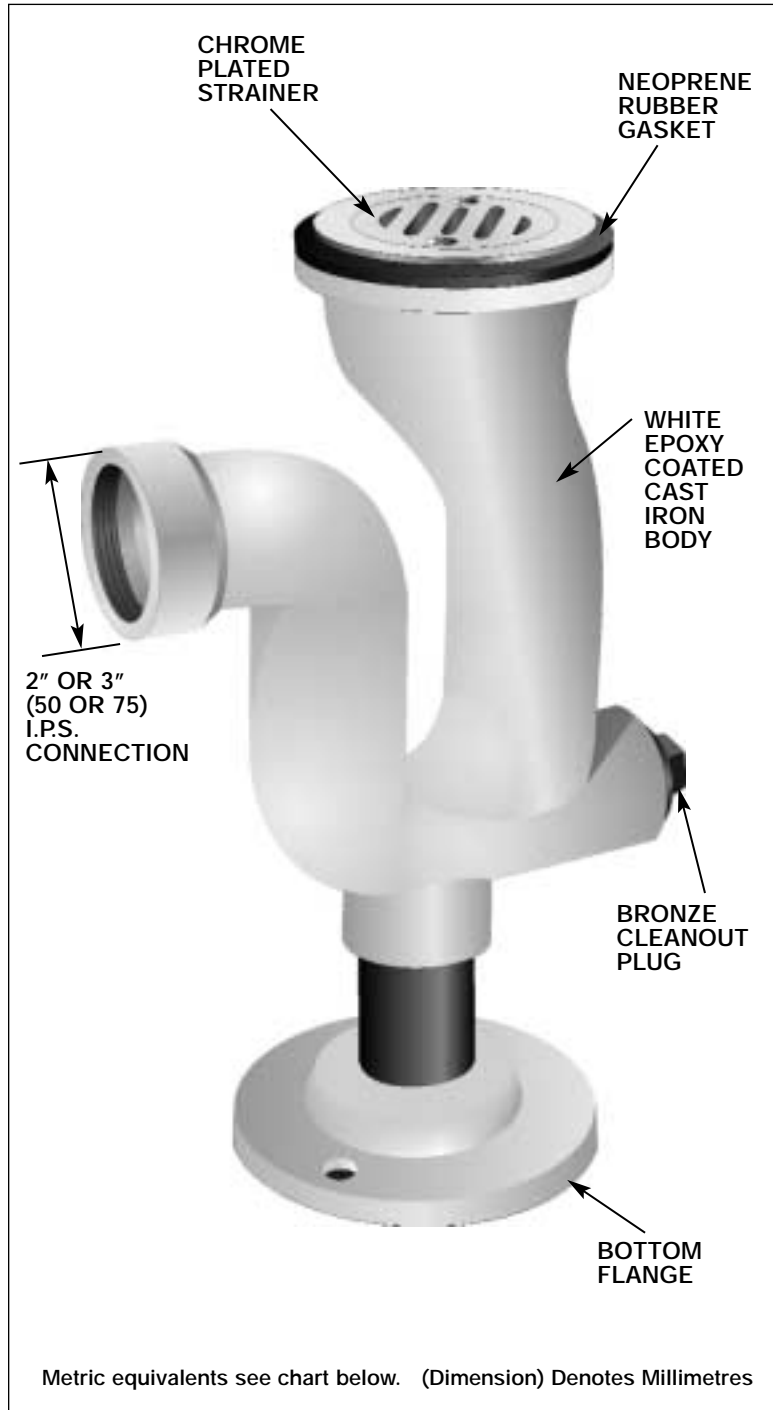

TS-1000

TRAP STANDARD

Internet address: www.mifab.com

Toll Free: 1-800-465-2736

Canada Toll Free: 1-800-387-3880

**SPECIFICATION:** MIFAB Series TS-100 \_\_\_ (specify connection size) cast iron white epoxy coated outside and acid resistant coated inside trap standard. Complete with chrome plated strainer, rubber gasket, bronze cleanout plug and bottom flange. Recommended for use with wall mounted service basins.

MODEL NO.	PRODUCT DESCRIPTION
TS-1002	2" (50) I.P.S. connection
TS-1003	3" (75) I.P.S. connection