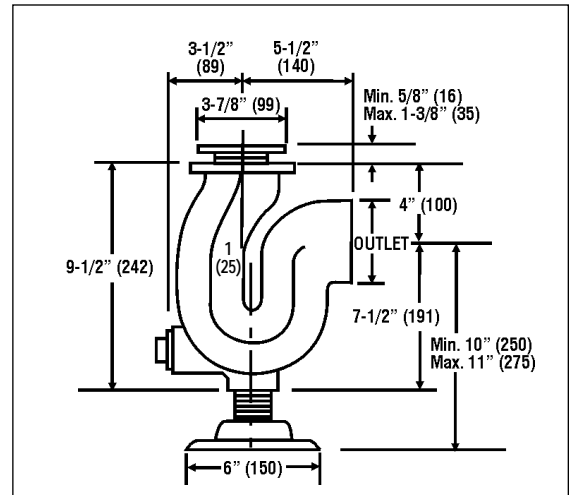

TS-1000

TRAP STANDARD

Internet address: www.mifab.com

Toll Free: 1-800-465-2736

Canada Toll Free: 1-800-387-3880

**SPECIFICATION:** MIFAB Series TS-100 \_\_\_ (specify connection size) cast iron white epoxy coated outside and acid resistant coated inside trap standard. Complete with chrome plated strainer, rubber gasket, bronze cleanout plug and bottom flange. Recommended for use with wall mounted service basins.

MODEL NO.	PRODUCT DESCRIPTION
TS-1002	2" (50) I.P.S. connection
TS-1003	3" (75) I.P.S. connection